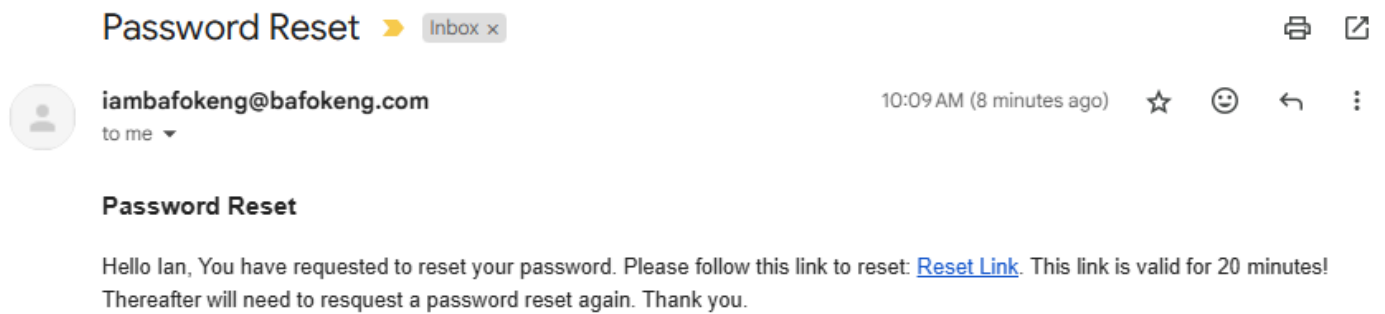

Click on the link and create a new password