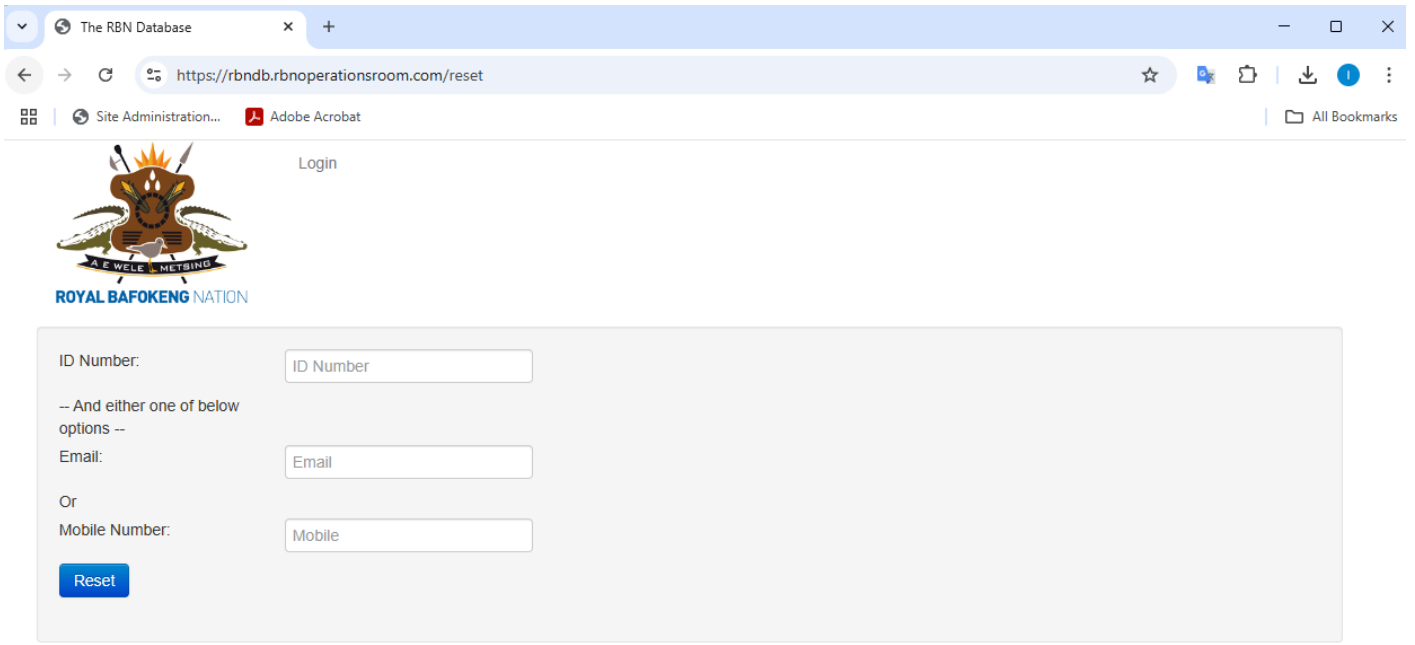

© Royal Bafokeng Nation 2025

Input your ID number as well as the Email address associated with your account, do not use the Mobile number at this stage.

You will receive an email from the system.